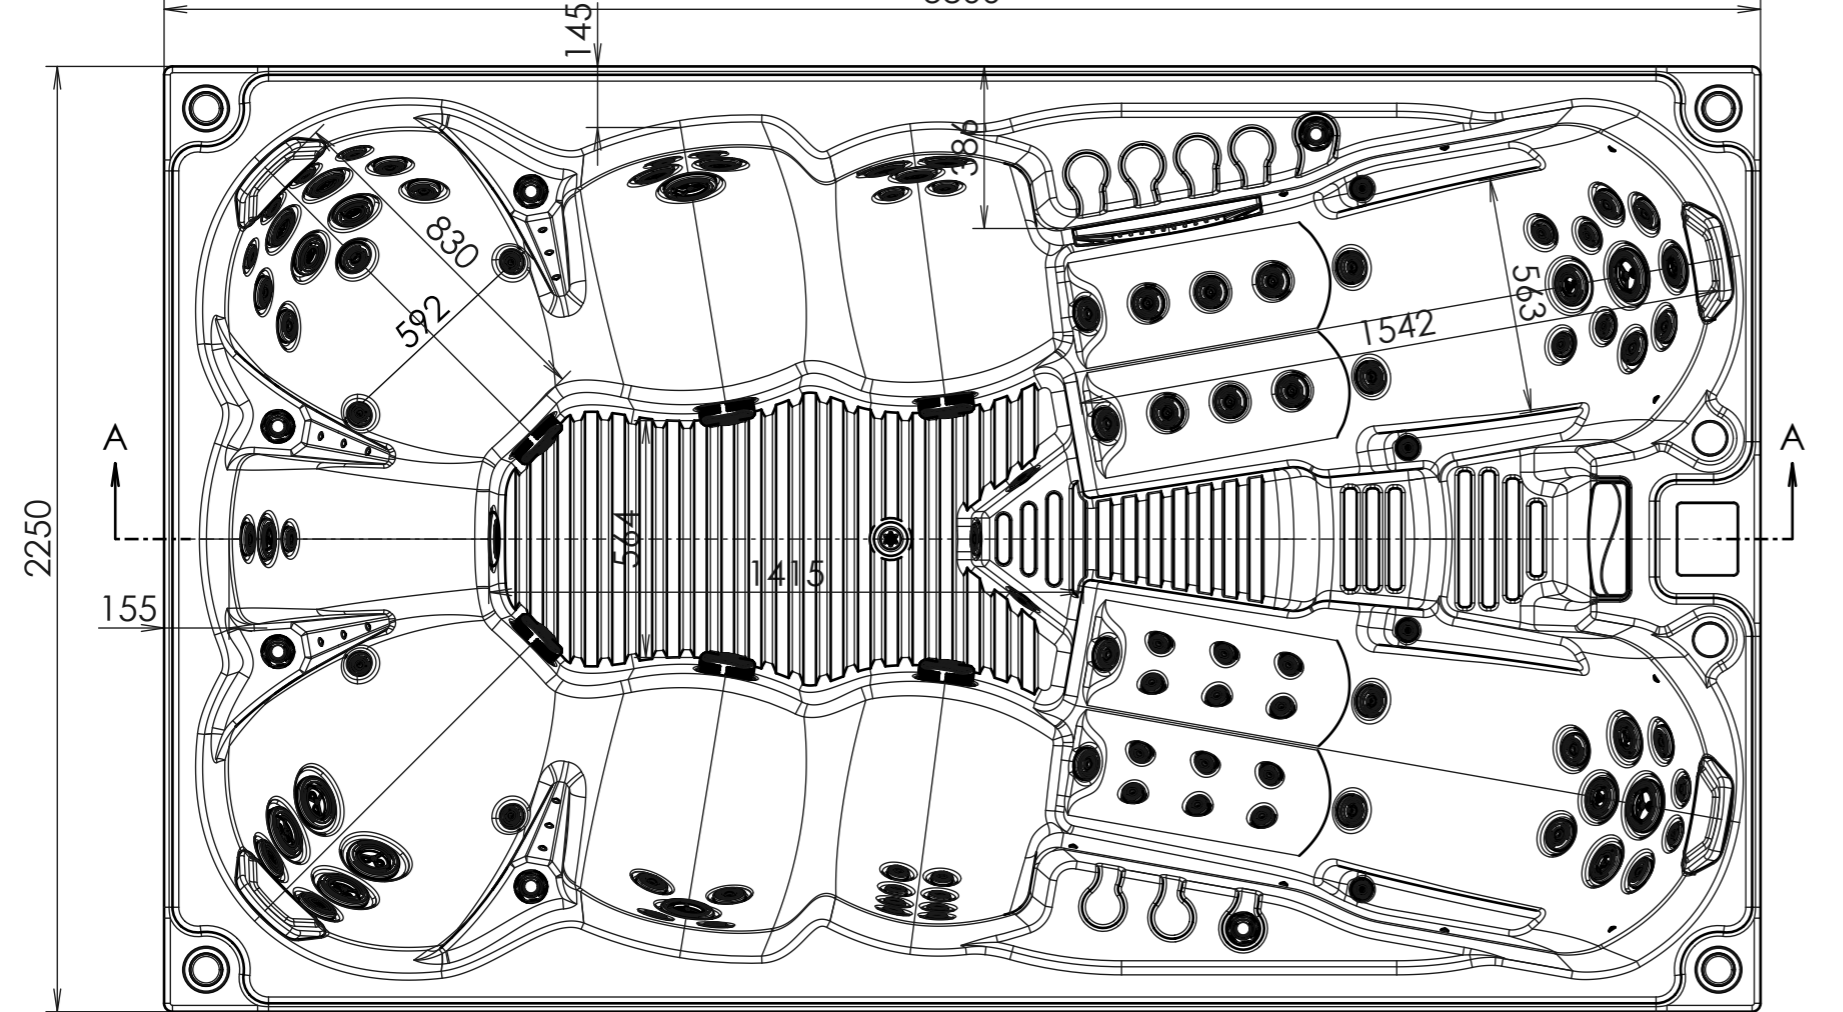

1 2 3 4 5 6 7 8

A A

C 3800 C

LOVIA 罗威亚
Spa Manufacturer

F F

NOTES:			UNLESS OTHERWISE SPECIFIED:	NAME	DATE	Lovia Pool & Spa Products Co.,Ltd.	
			DIMENSIONS ARE IN MILLIMETERS	DRAWN			TITLE: 702
		TOLERANCES ARE:	FRACTIONAL ±0.010	CHECKED			
		ANGULAR: MACH ±1/2° BEND ±1/2°	TWO PLACE DECIMAL ±0.02	ENG APPR.			
		THREE PLACE DECIMAL ±0.010	INTERPRET GEOMETRIC TOLERANCING PER:	MFG APPR.			
PROPRIETARY AND CONFIDENTIAL THE INFORMATION CONTAINED IN THIS DRAWING IS THE SOLE PROPERTY OF Lovia Pool & Spa Products Co.,Ltd.ANY REPRODUCTION IN PART OR AS A WHOLE WITHOUT THE WRITTEN PERMISSION OF Lovia Pool & Spa Products Co.,Ltd. IS PROHIBITED.			MATERIAL	Q.A.		SIZE A3 DWG. NO. 702ASM SCALE 1:18	
			FALSE	COMMENTS:			REV 1st ANGLE
		NEXT ASSY	USED ON	FINISH			
		APPLICATION	DO NOT SCALE DRAWING		WEIGHT: 453865.51 KG	SHEET 1 OF 1	