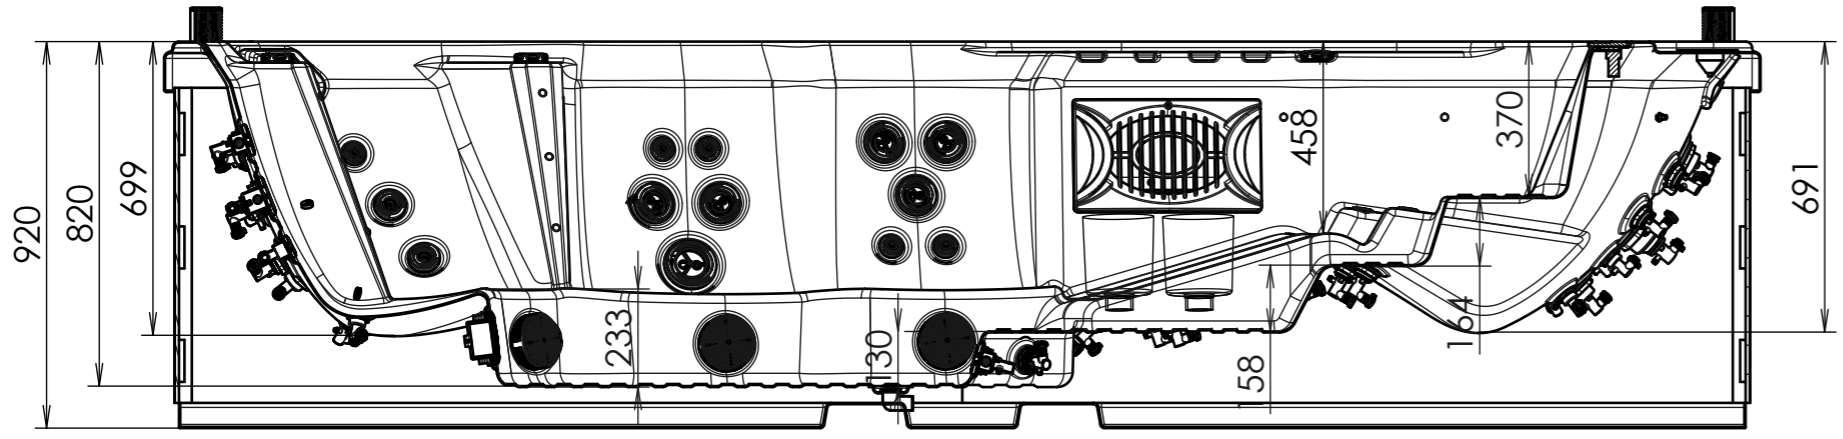

1 2 3 4 5 6 7 8

A A

C 3800 C

LOVIA 罗威亚
Spa Manufacturer

F F

NOTES:			UNLESS OTHERWISE SPECIFIED:	NAME	DATE	Lovia Pool & Spa Products Co.,Ltd.	
			DIMENSIONS ARE IN MILLIMETERS	DRAWN			TITLE: 702
		TOLERANCES ARE:	FRACTIONAL ±0.010	CHECKED			
		ANGULAR: MACH ±1/2° BEND ±1/2°	TWO PLACE DECIMAL ±0.02	ENG APPR.			
		THREE PLACE DECIMAL ±0.010	INTERPRET GEOMETRIC TOLERANCING PER:	MFG APPR.			
PROPRIETARY AND CONFIDENTIAL THE INFORMATION CONTAINED IN THIS DRAWING IS THE SOLE PROPERTY OF Lovia Pool & Spa Products Co.,Ltd.ANY REPRODUCTION IN PART OR AS A WHOLE WITHOUT THE WRITTEN PERMISSION OF Lovia Pool & Spa Products Co.,Ltd. IS PROHIBITED.			MATERIAL	Q.A.		SIZE A3 DWG. NO. 702ASM SCALE 1:18	
			FALSE	COMMENTS:			REV 1st ANGLE
		NEXT ASSY	USED ON	FINISH			
		APPLICATION	DO NOT SCALE DRAWING		WEIGHT: 453865.51 KG	SHEET 1 OF 1	